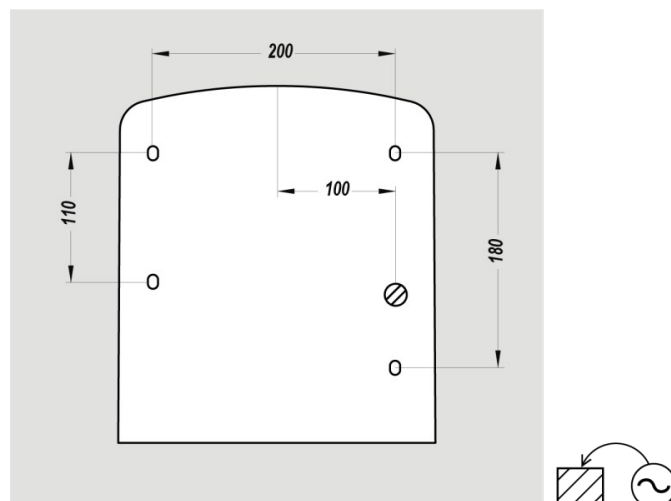

ELECTRICAL

Rated Power [W]	2600
Voltage	220-240V
Frequency [Hz]	50
Standby power consumption [W]	0.1000
Detection type	Infrared
Type of motor	Induction

DIMENSIONS

Height [mm]	302
Width [mm]	265
Depth [mm]	140
Weight [kg]	3.0600

BOX DIMENSIONS

Height [mm]	145
Width [mm]	280
Depth [mm]	310
Weight [kg]	3.2300

TECHNICAL DRAWING

RECOMMENDED INSTALLATION HEIGHTS

- Men installation height (cm) : 130
- Women installation height (cm) : 125
- Children installation height (cm) : 120
- Disabled person installation height (cm) : 100