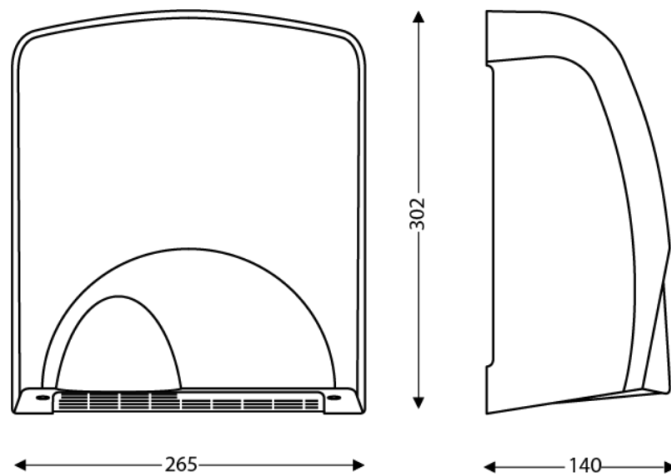

ELECTRICAL

Rated Power [W]	2600
Voltage	220-240V
Frequency [Hz]	50
Standby power consumption [W]	0.1000
Detection type	Infrared
Type of motor	Induction

DIMENSIONS

Height [mm]	302
Width [mm]	265
Depth [mm]	140
Weight [kg]	3.0600

BOX DIMENSIONS

Height [mm]	145
Width [mm]	280
Depth [mm]	310
Weight [kg]	3.2300

TECHNICAL DRAWING

RECOMMENDED INSTALLATION HEIGHTS

- Men installation height (cm) : 130
- Women installation height (cm) : 125
- Children installation height (cm) : 120
- Disabled person installation height (cm) : 100