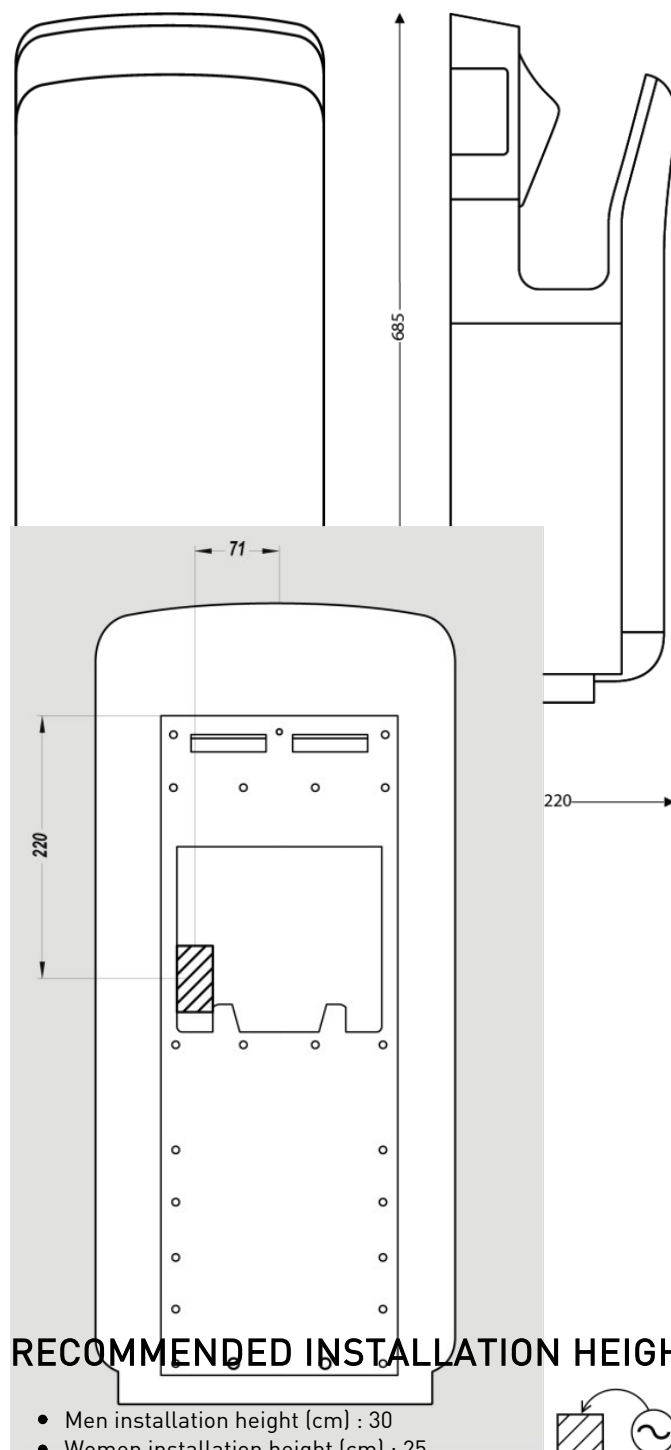

811905

ALPHADRY auto. White

SPECIFICATIONS

Material	ABS
Colour	White
Water tray	Yes
Water tray capacity (mL)	0.8000
Drain connection	No
Heating element	Yes
Drying time (s)	10-15s
Sound level (dB) (1m in front of the appliance)	80
Outlet air speed (m/s)	350
Air flow rate (m ³ /h)	190
Air outlet temperature (°C)	35
Safety in case of malfunction	Yes
Filter	HEPA filter
Vandal-safe	Yes
Drying zone lighting	Yes

DIMENSIONS

Height (mm)	685
Width (mm)	300
Depth (mm)	220
Weight (kg)	11.4500

BOX DIMENSIONS

Height (mm)	280
Width (mm)	360
Depth (mm)	730
Weight (kg)	12.7600

TECHNICAL DRAWING

RECOMMENDED INSTALLATION HEIGHTS

- Men installation height (cm) : 30
- Women installation height (cm) : 25